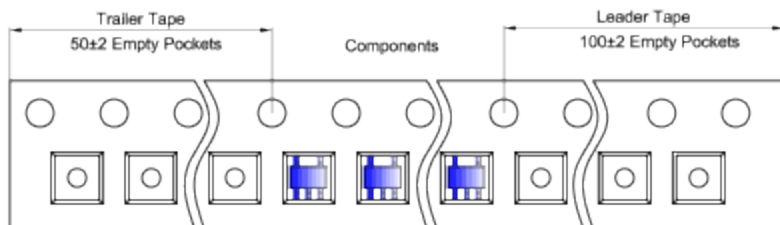

SOT-353 Tape Leader and Trailer