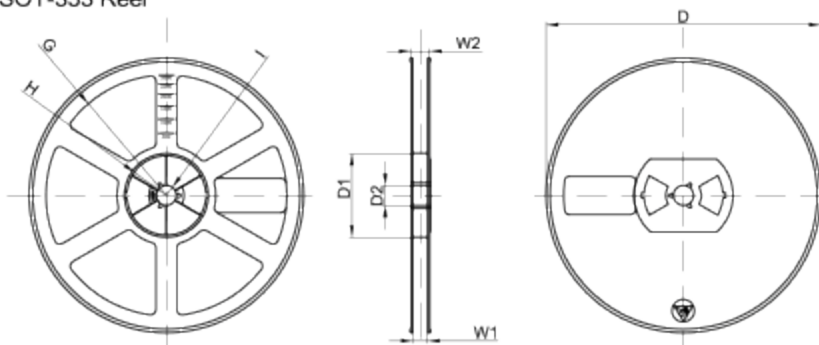

SOT-353 PACKAGE OUTLINE DIMENSIONS

Symbol	Dimensions In Millimeters		Dimensions In Inches	
	Min.	Max.	Min.	Max.
A	0.900	1.100	0.035	0.043
A1	0.000	0.100	0.000	0.004
A2	0.900	1.000	0.035	0.039
b	0.150	0.350	0.006	0.014
c	0.080	0.150	0.003	0.006
D	2.000	2.200	0.079	0.087
E	1.150	1.350	0.045	0.053
E1	2.150	2.450	0.085	0.096
e	0.650 TYP.		0.026 TYP.	
e1	1.200	1.400	0.047	0.055
L	0.525 REF.		0.021 REF.	
L1	0.260	0.460	0.010	0.018
θ	0°	8°	0°	8°

Packaging Description:

SOT-353 parts are shipped in tape. The carrier tape is made from a dissipative (carbon filled) polycarbonate resin. The cover tape is a multilayer film (Heat Activated Adhesive in nature) primarily composed of polyester film, adhesive layer, sealant, and anti-static sprayed agent. These reeled parts in standard option are shipped with 3,000 units per 7" or 17.8cm diameter reel. The reels are clear in color and is made of polystyrene plastic (anti-static coated).

Dimensions are in millimeter

Pkg type	A	B	C	d	E	F	P0	P	P1	W
SOT-353	2.25	2.55	1.20	Ø1.50	1.75	3.50	4.00	4.00	2.00	8.00
(Tolerance)	+/-0.05	+/-0.05	+/-0.05	+/-0.1	+/-0.1	+/-0.1	+/-0.1	+/-0.1	+/-0.1	+0.3/-0.1

SOT-353 Tape Leader and Trailer

SOT-353 Reel

Dimensions are in millimeter

Reel Option	D	D1	D2	G	H	I	W1	W2
7" Dia	Ø178.00	54.40	13.00	R78.00	R25.50	R65.50	9.50	12.30
Tolerance	+/-2	+/-1	+/-1	+/-1	+/-1	+/-1	+/-1	+/-1