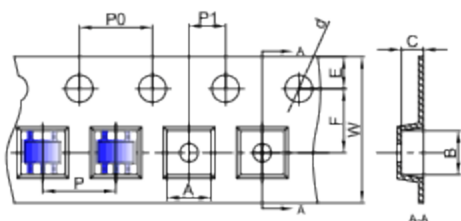

Packaging Description:

SOT-353 parts are shipped in tape. The carrier tape is made from a dissipative (carbon filled) polycarbonate resin. The cover tape is a multilayer film (Heat Activated Adhesive in nature) primarily composed of polyester film, adhesive layer, sealant, and anti-static sprayed agent. These reeled parts in standard option are shipped with 3,000 units per 7" or 17.8cm diameter reel. The reels are clear in color and is made of polystyrene plastic (anti-static coated).